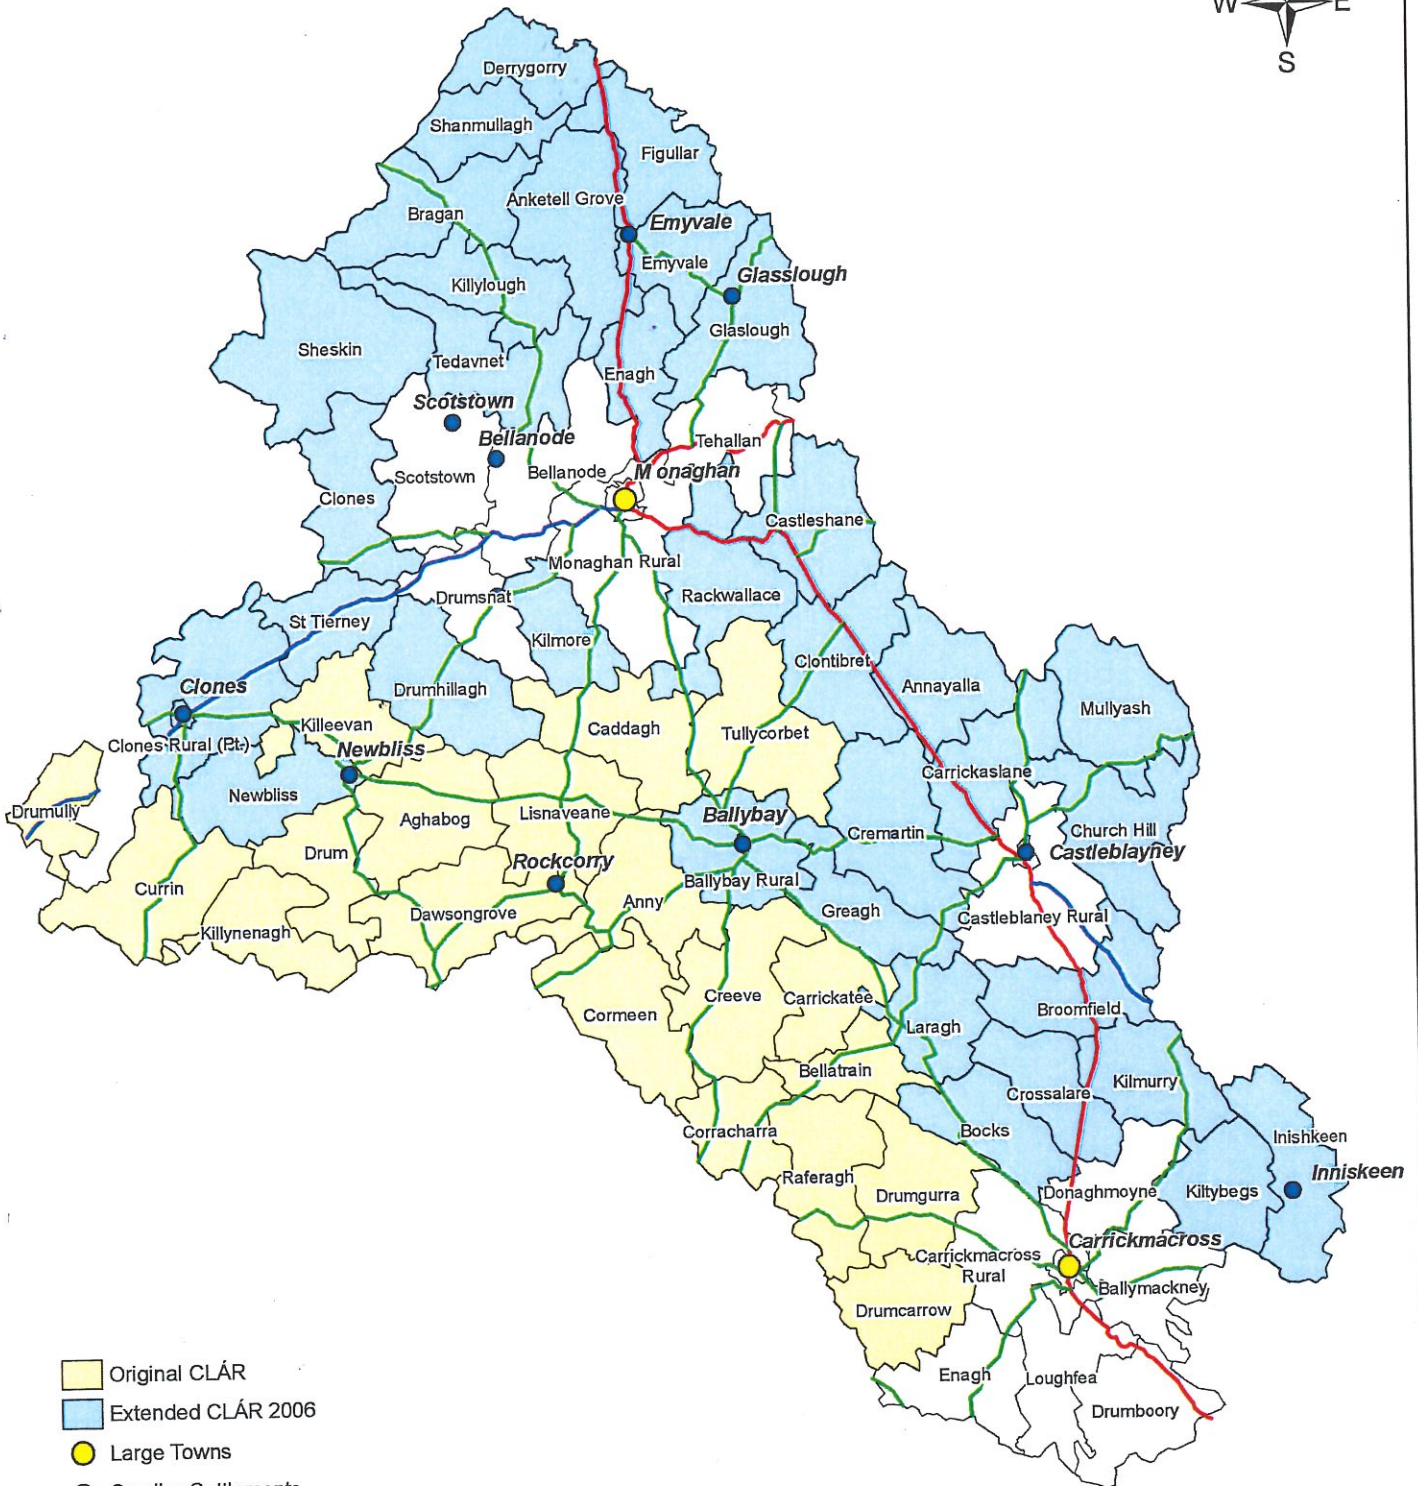

# MONAGHAN

- Original CLÁR
- Extended CLÁR 2006
- Large Towns
- Smaller Settlements
- Primary Roads
- Secondary Roads
- Regional roads

Map prepared by NIRSA  
 Data provided by Ordnance Survey Ireland,  
 Central Statistics Office (Census files)  
 Copyright Permit no. MP000606  
 © Government of Ireland, Ordnance Survey Ireland  
 Department of Community, Rural and Gaeltacht Affairs